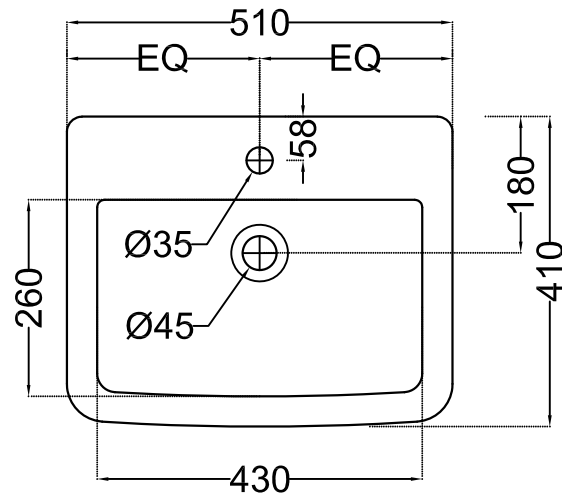

SIDE VIEW

TOP VIEW

BACK VIEW

 ESSCO BY Jaquar <small>GROUP</small>	Jaquar Group Global Headquarters Plot No. 3, Sector- M-11, IMT Manesar Gurgaon, NCR - 122050, India E-mail : Sales: support@jaquar.com Customer Service : service@jaquar.com		ITEM CODE AIS-WHT-101801+AIS-WHT-101301
	ITEM TYPE WALL HUNG BASIN WITH FULL PEDESTAL	ITEM SIZE 505x410x185 mm With pedestal hight 800 mm	ALL DIMENSIONS ARE IN MM. (TOLERANCE ± 5 MM)