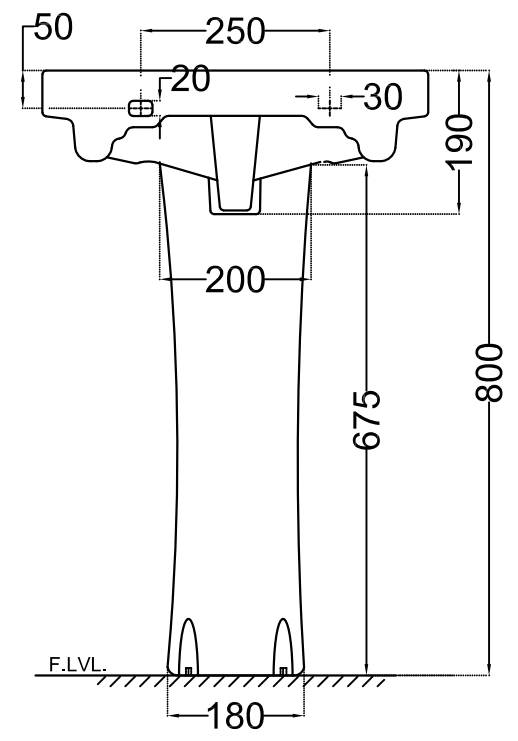

SIDE VIEW

TOP VIEW

BACK VIEW

 ESSCO BY Jaquar <small>GROUP</small>	Jaquar Group Global Headquarters Plot No. 3, Sector- M-11, IMT Manesar Gurgaon, NCR - 122050, India E-mail : Sales: support@jaquar.com Customer Service : service@jaquar.com		ITEM CODE AIS-WHT-101801+AIS-WHT-101301
	ITEM TYPE WALL HUNG BASIN WITH FULL PEDESTAL	ITEM SIZE 505x410x185 mm With pedestal hight 800 mm	ALL DIMENSIONS ARE IN MM. (TOLERANCE ± 5 MM)